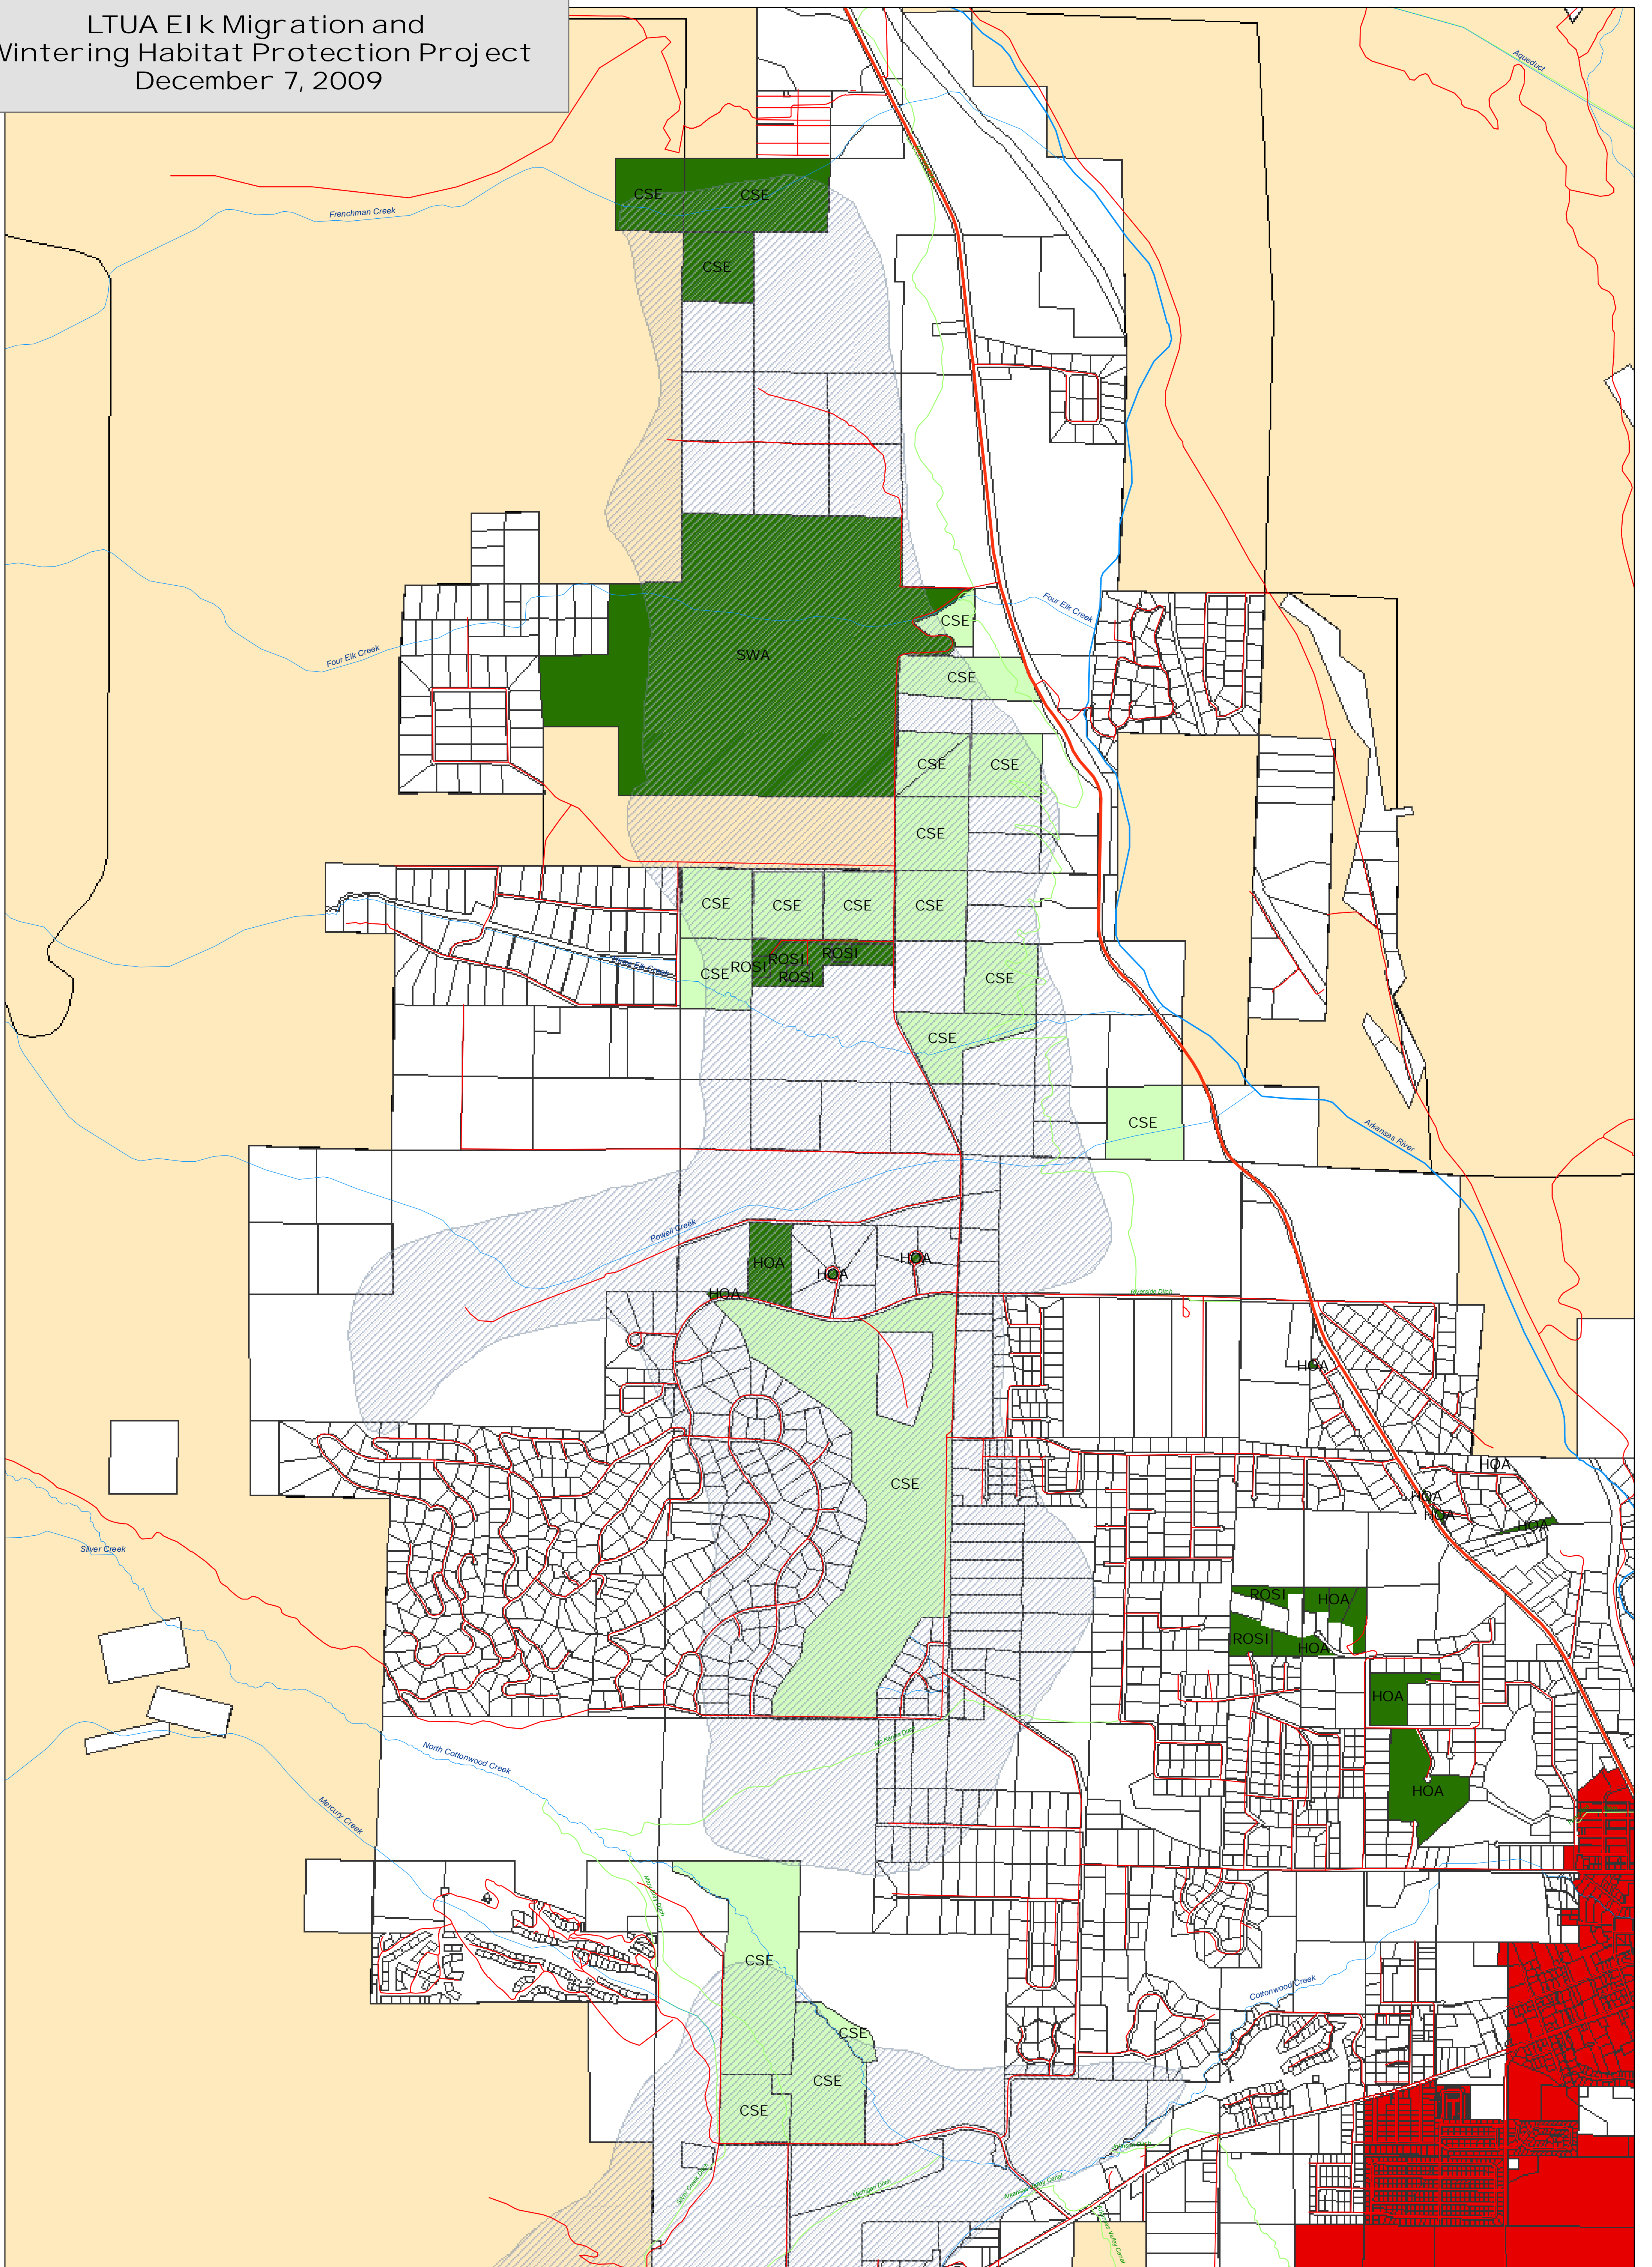

LTUA Elk Migration and
 Wintering Habitat Protection Project
 December 7, 2009

Legend

- Elk Winter Concentration
- Non LTUA
- LTUA
- Public Lands
- BV Town Limits